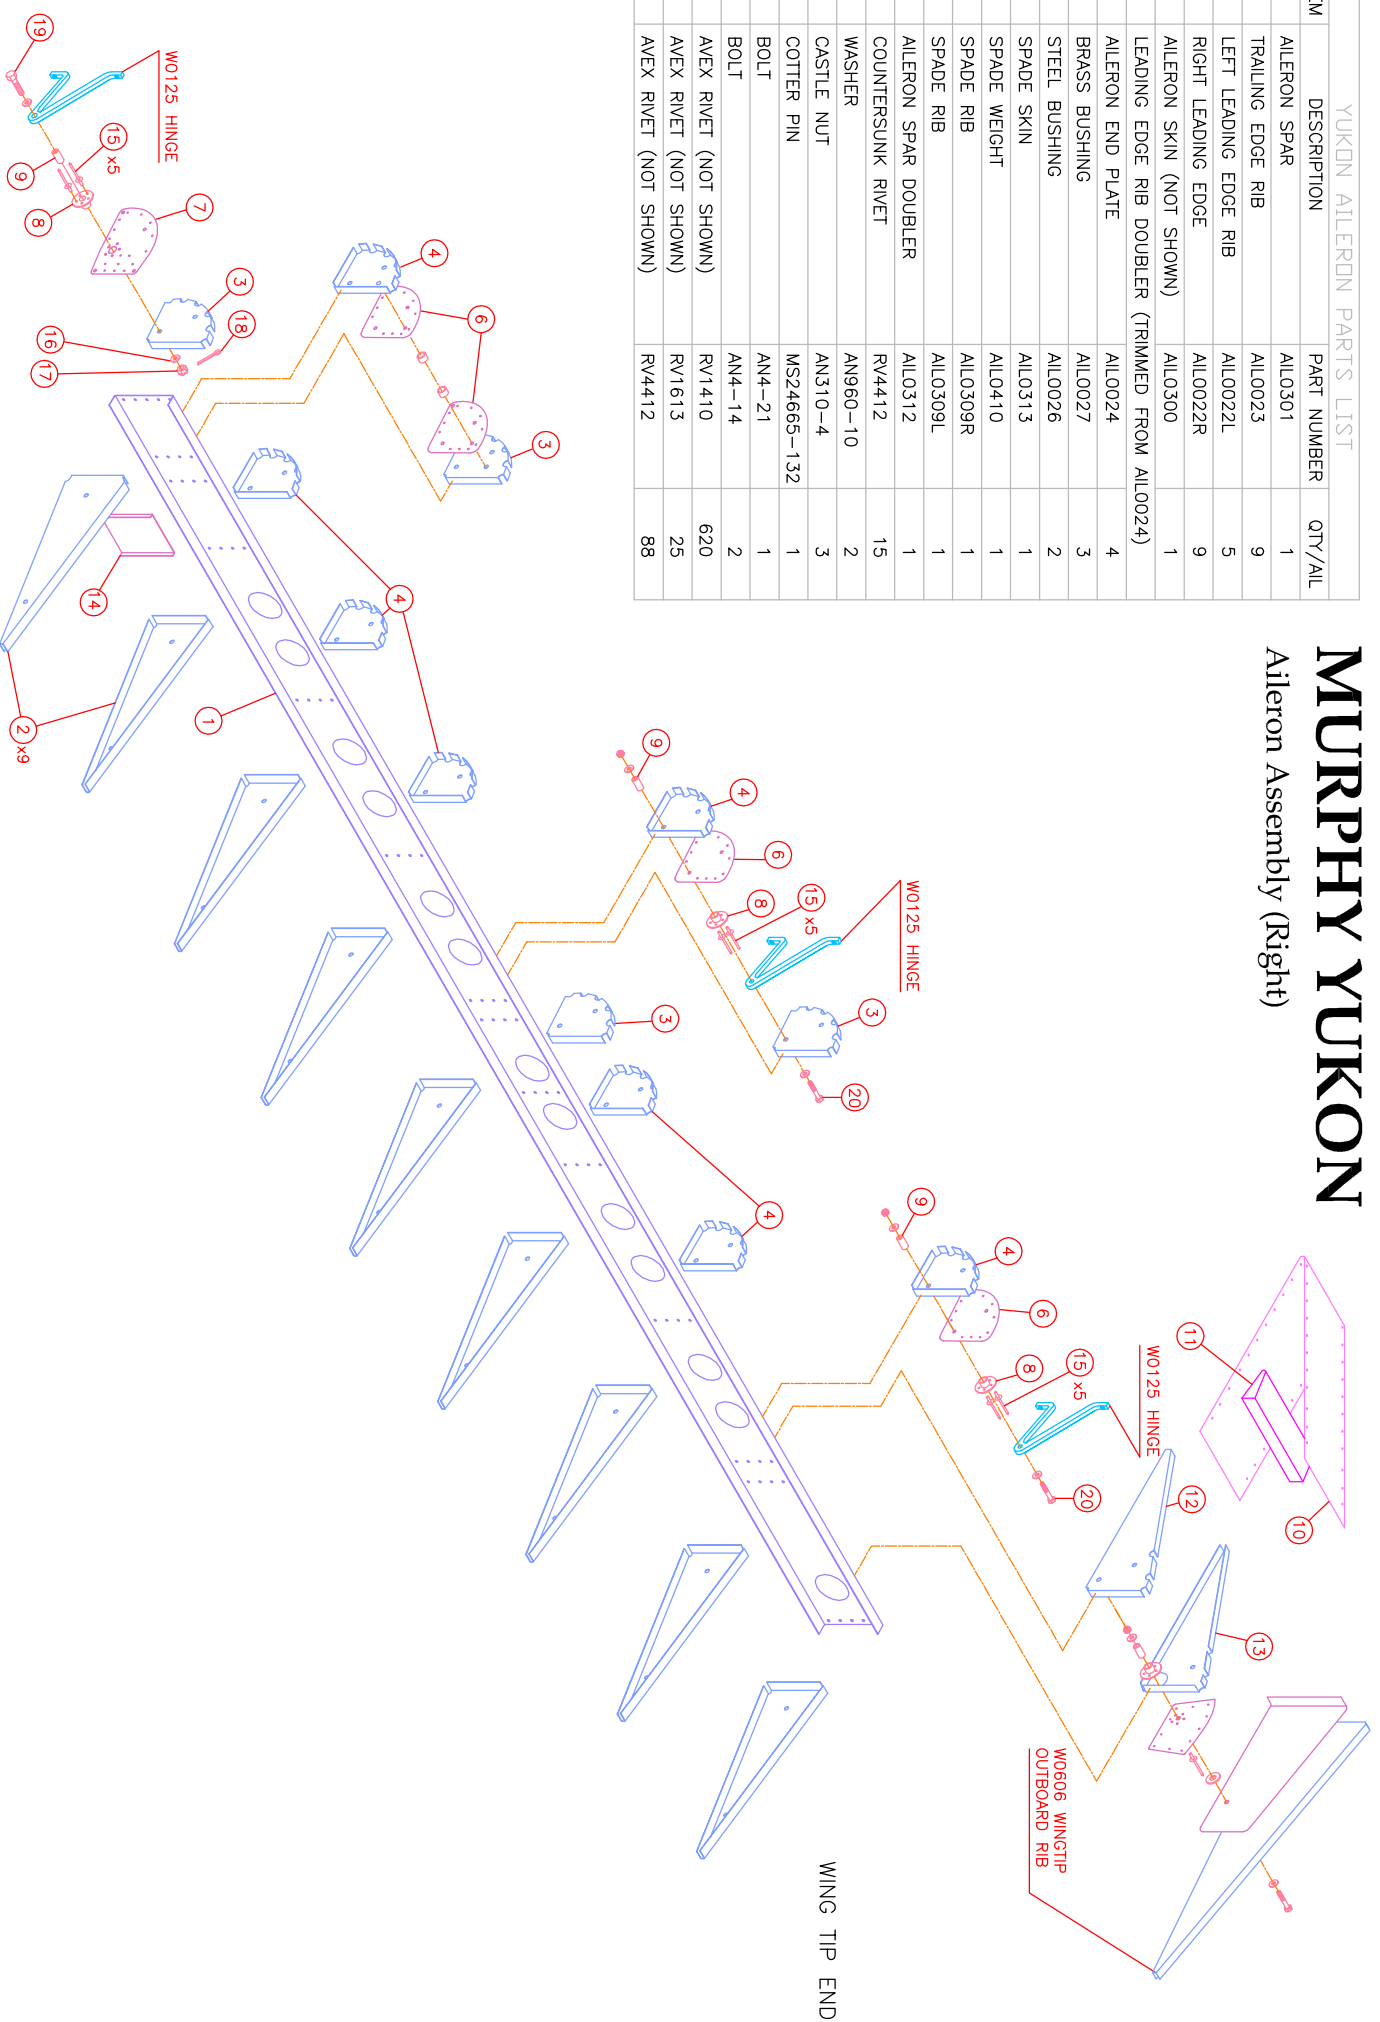

# YUKON AILERON PARTS LIST

ITEM	DESCRIPTION	PART NUMBER	QTY./AIL
1	AILERON SPAR	AL0301	1
2	TRAILING EDGE RIB	AL0023	9
3	LEFT LEADING EDGE RIB	AL0022L	5
4	RIGHT LEADING EDGE RIB	AL0022R	9
5	AILERON SKIN (NOT SHOWN)	AL0300	1
6	LEADING EDGE RIB DOUBLER (TRIMMED FROM AL0024)		
7	AILERON END PLATE	AL0024	4
8	BRASS BUSHING	AL0027	3
9	STEEL BUSHING	AL0026	2
10	SPADE SKIN	AL0313	1
11	SPADE WEIGHT	AL0410	1
12	SPADE RIB	AL0309R	1
13	SPADE RIB	AL0309L	1
14	AILERON SPAR DOUBLER	AL0312	1
15	COUNTERSUNK RIVET	RV4412	15
16	WASHER	AN960-10	2
17	CASTLE NUT	AN310-4	3
18	COTTER PIN	MS24665-132	1
19	BOLT	AN4-21	1
20	BOLT	AN4-14	2
21	AVEX RIVET (NOT SHOWN)	RV1410	620
22	AVEX RIVET (NOT SHOWN)	RV1613	25
23	AVEX RIVET (NOT SHOWN)	RV4412	88

# MURPHY YUKON

## Aileron Assembly (Right)

ROOT END

WING TIP END