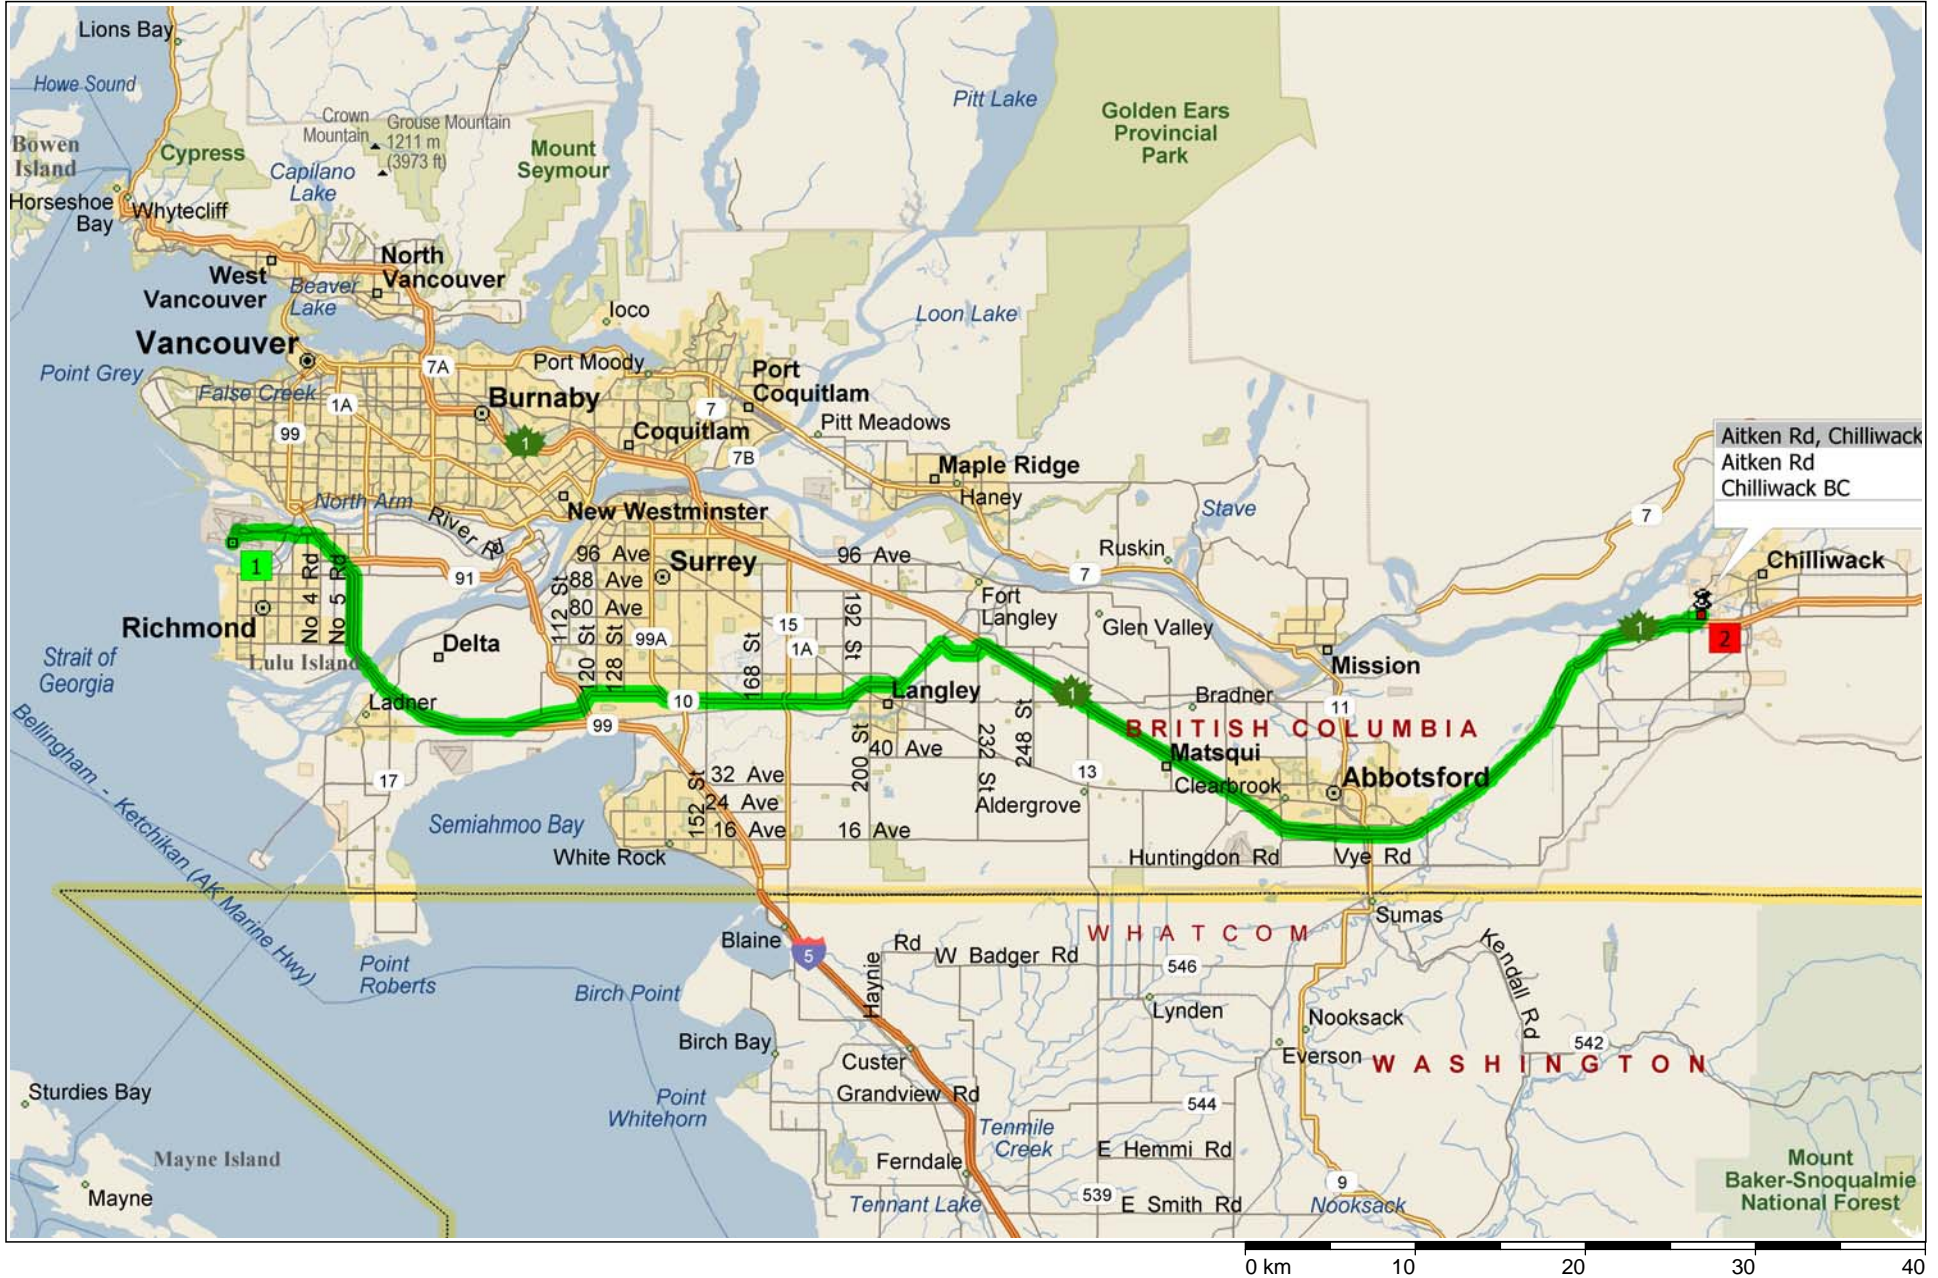

# Vancouver International Airport to Murphy Aircraft

106.0 kilometers; 1 hour, 19 minutes

9:00 AM	0.0 km	<b>1</b> Depart Vancouver International Airport on Local road(s) (North-East) for 0.7 km
9:01 AM	0.7 km	Bear RIGHT (East) onto Terminal Access for 0.6 km
9:02 AM	1.3 km	Continue (East) on Airport Exit for 0.5 km towards HWY-99 / Vancouver / Richmond / Seattle / Victoria
9:03 AM	1.8 km	Continue (East) on Grant McConachie Way [Airport Exit] for 1.2 km
9:04 AM	3.0 km	Bear RIGHT (East) onto Ramp for 0.2 km towards HWY-99 / South Terminal / Aerogare Sud / Richmond / Seattle
9:05 AM	3.2 km	Turn LEFT (East) onto Miller Rd for 0.7 km
9:06 AM	3.9 km	Bear RIGHT (East) onto Sea Island Way for 1.3 km
9:07 AM	5.2 km	Continue (East) on Ramp for 0.5 km towards HWY-99 / Victoria Ferries / Hope
9:08 AM	5.7 km	Continue (South-East) on HWY-99 for 18.0 km
9:20 AM	23.6 km	Continue (East) on Ramp for 0.2 km towards HWY-10 / North Delta / Surrey / Hope
9:20 AM	23.8 km	Turn LEFT (East) onto HWY-10 [Ladner Trunk Rd] for 27.9 km
9:43 AM	51.7 km	Bear RIGHT (East) onto Local road(s) for 0.1 km
9:43 AM	51.8 km	Continue (East) on HWY-10 [HWY-10 Byp] for 2.6 km
9:45 AM	54.5 km	Bear RIGHT (North) onto Local road(s) for 80 m
9:45 AM	54.6 km	Bear RIGHT (East) onto 72 Ave for 0.3 km
9:45 AM	54.9 km	Continue (East) on Ramp for 0.2 km towards HWY-1 / Trans Canada Hwy East
9:45 AM	55.1 km	Continue (East) on TC-1 for 49.1 km
10:16 AM	104.2 km	Continue (East) on Ramp for 0.4 km towards Lickman Rd
10:17 AM	104.6 km	Turn LEFT (North) onto Lickman Rd for 0.3 km
10:17 AM	104.9 km	Turn RIGHT (East) onto Yale Rd W for 0.6 km
10:19 AM	105.5 km	Turn LEFT (North) onto Aitken Rd for 0.5 km
10:19 AM	106.0 km	<b>2</b> Arrive Aitken Rd, Chilliwack BC [Aitken Rd, Chilliwack BC]