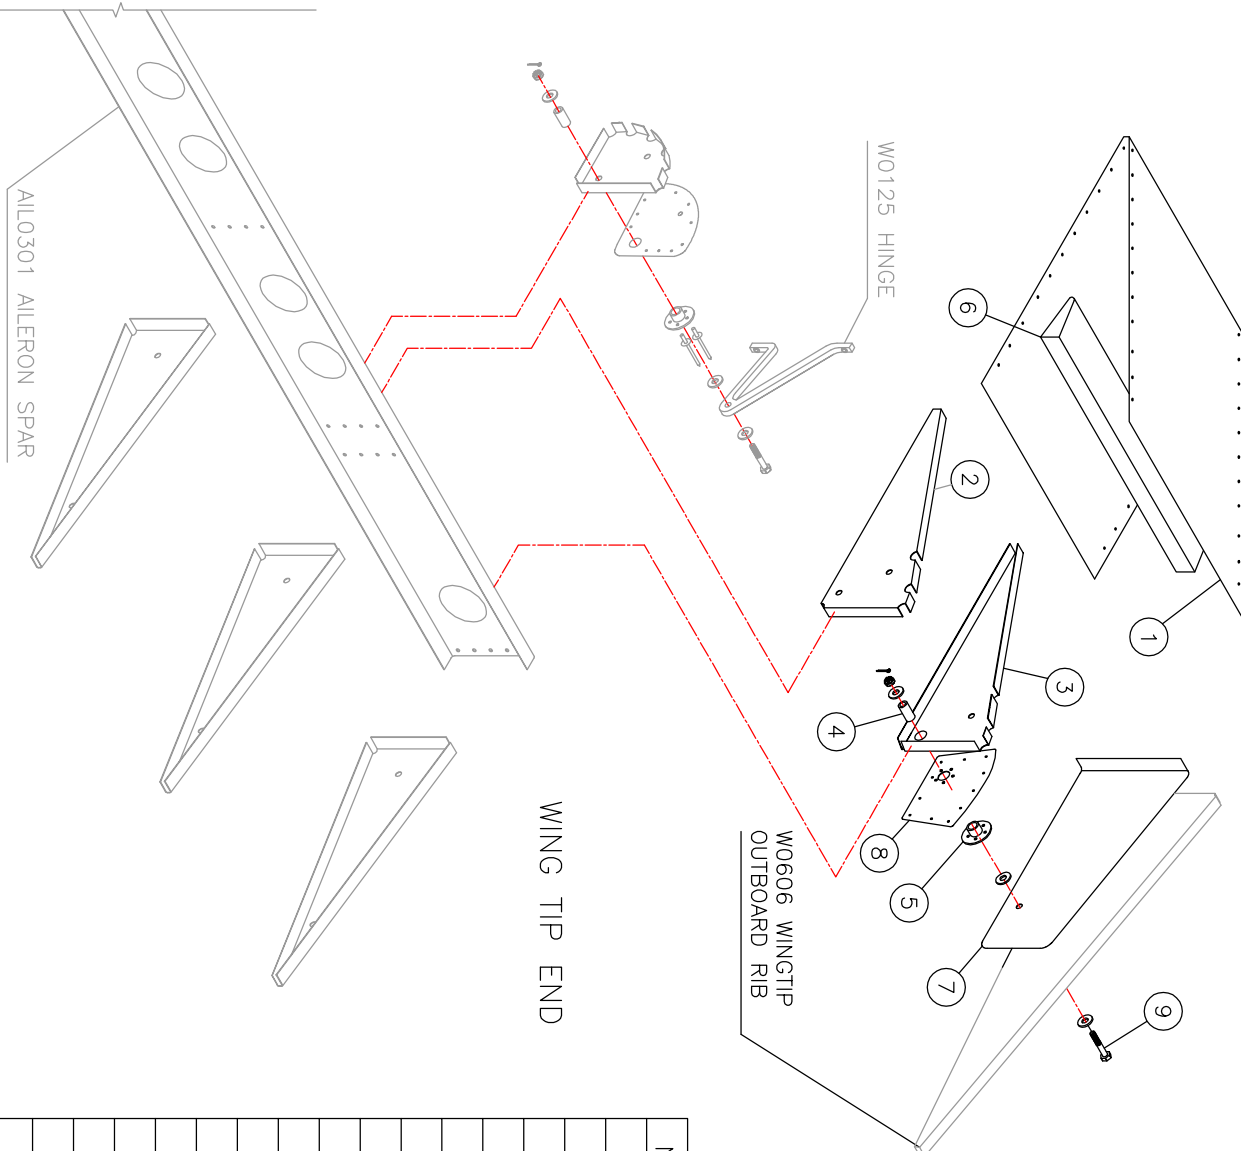

SR3500 AILERON SPADE MOD (RIGHT)

WING TIP END

No.	DESCRIPTION	PART NUMBER	QTY
1	SPADE SKIN	AIL0408	2
2	SPADE RIB	AIL0309L	2
3	SPADE RIB	AIL0309R	2
4	STEEL BUSHING	AIL0026	2
5	BRASS BUSHING	AIL0027	2
6	SPADE WEIGHT	AIL0410	2
7	WING TIP RIB DOUBLER	W1032A*	2
8	AILERON BUSHING DOUBLER	W1032B*	2
9	BOLT	AN4-17	2
	CASTLE NUT	AN310-4	2
	COTTER PIN	MS24665-132	2
	WASHER	AN960-416	6
	AVEX RIVET	RV1410	300
	COUNTERSUNK RIVET	RV4412	10
	AVEX RIVET	RV1613	10

* CUT FROM W1032